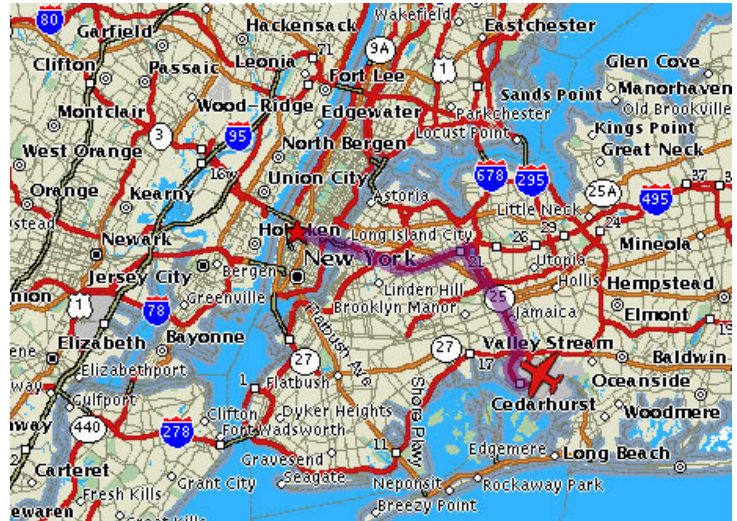

Leaving JFK Airport:

1. After exiting the airport follow signs for the Van Wyck Expressway North (I-678)
2. Take Van Wyck Expressway / I-378 North towards Whitestone Bridge
3. Take the Grand Central Parkway exit towards LA Guardia Airport / Triboro Bridge, Exit 10

4. Merge on Grand Central Parkway West
5. Take the Long Island Expressway / I-495 exit towards Long Island / Midtown Tunnel, Exit 10
6. Take the Queens Midtown Tunnel Exit, exit towards Downtown

7. Continue to 34th Street
8. Turn Right on E 34th Street
9. Proceed toward One Penn Plaza, 250 West 34th Street