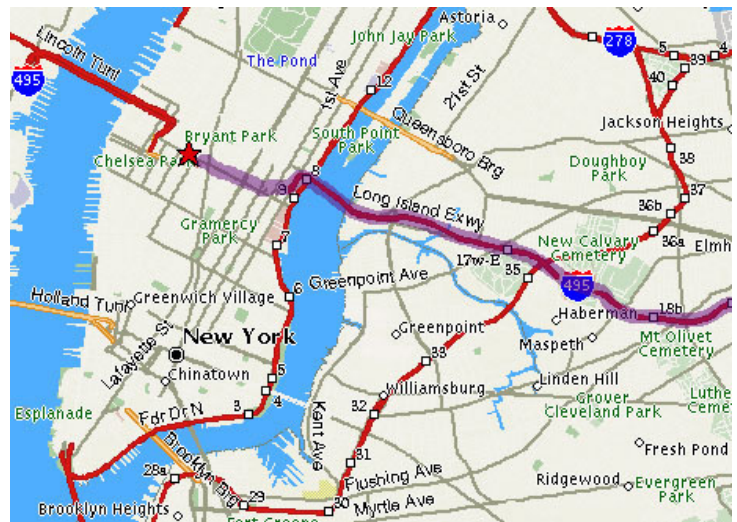

**Leaving JFK Airport:**

1. After exiting the airport follow signs for the Van Wyck Expressway North (I-678)
2. Take Van Wyck Expressway / I-378 North towards Whitestone Bridge
3. Take the Grand Central Parkway exit towards LA Guardia Airport / Triboro Bridge, Exit 10

4. Merge on Grand Central Parkway West
5. Take the Long Island Expressway / I-495 exit towards Long Island / Midtown Tunnel, Exit 10
6. Take the Queens Midtown Tunnel Exit, exit towards Downtown

7. Continue to 34th Street
8. Turn Right on E 34th Street
9. Proceed toward One Penn Plaza, 250 West 34th Street