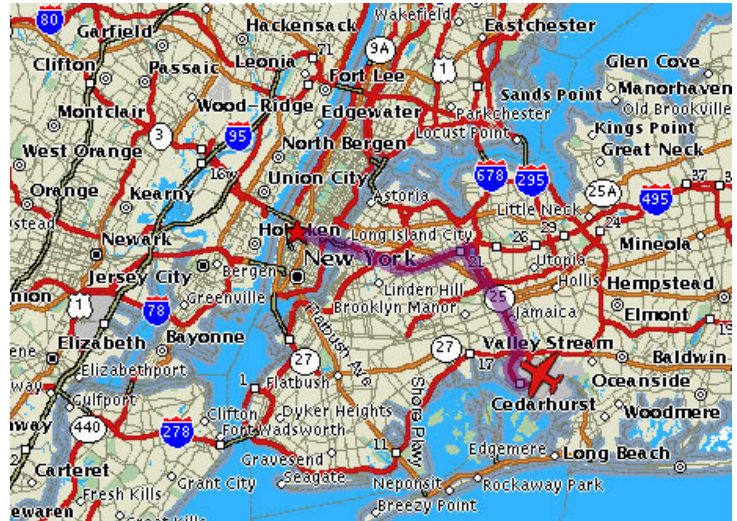

**Leaving JFK Airport:**

1. After exiting the airport follow signs for the Van Wyck Expressway North (I-678)
2. Take Van Wyck Expressway / I-378 North towards Whitestone Bridge
3. Take the Grand Central Parkway exit towards LA Guardia Airport / Triboro Bridge, Exit 10

4. Merge on Grand Central Parkway West
5. Take the Long Island Expressway / I-495 exit towards Long Island / Midtown Tunnel, Exit 10
6. Take the Queens Midtown Tunnel Exit, exit towards Downtown

7. Continue to 34th Street
8. Turn Right on E 34th Street
9. Proceed toward One Penn Plaza, 250 West 34th Street