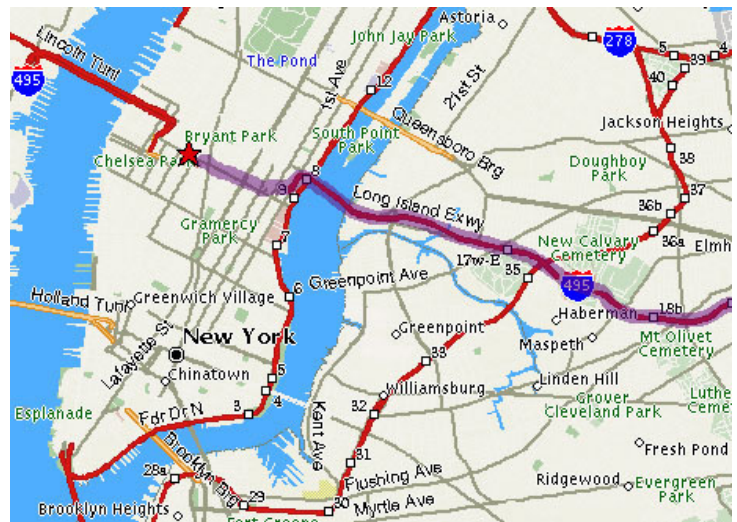

Leaving JFK Airport:

1. After exiting the airport follow signs for the Van Wyck Expressway North (I-678)
2. Take Van Wyck Expressway / I-378 North towards Whitestone Bridge
3. Take the Grand Central Parkway exit towards LA Guardia Airport / Triboro Bridge, Exit 10

4. Merge on Grand Central Parkway West
5. Take the Long Island Expressway / I-495 exit towards Long Island / Midtown Tunnel, Exit 10
6. Take the Queens Midtown Tunnel Exit, exit towards Downtown

7. Continue to 34th Street
8. Turn Right on E 34th Street
9. Proceed toward One Penn Plaza, 250 West 34th Street